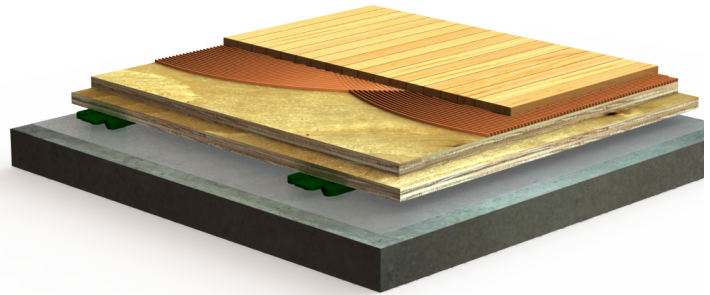

Parquet for Dance

FLOOR TYPE:
Sprung Floor: Floating

FLOOR SURFACE:
Northern Hard Maple Flooring

FLOOR SYSTEM THICKNESS:
1 13/16" (46mm)

APPLICATIONS:
Classical, Ballet, Percussive (Tap, Irish, Flamenco), Multi-Functional, Modern, Contemporary, Hip Hop, Swing, Belly Dancing

FEATURES

- **Durable Hardwood Performance Surface:** *solid hardwood surface that is recoatable and refinishable.*
 - **Comfort & Safety:** *50 Durometer pads for force reduction and deflection to soften landing.*
 - **Energy Absorption:** *resilient pads for shock absorption & deflection.*
 - **Specially Profiled Hardwood:** *designed to increase flexibility and resilience for dancer safety.*
- *FSC® Materials Available for Purchase*